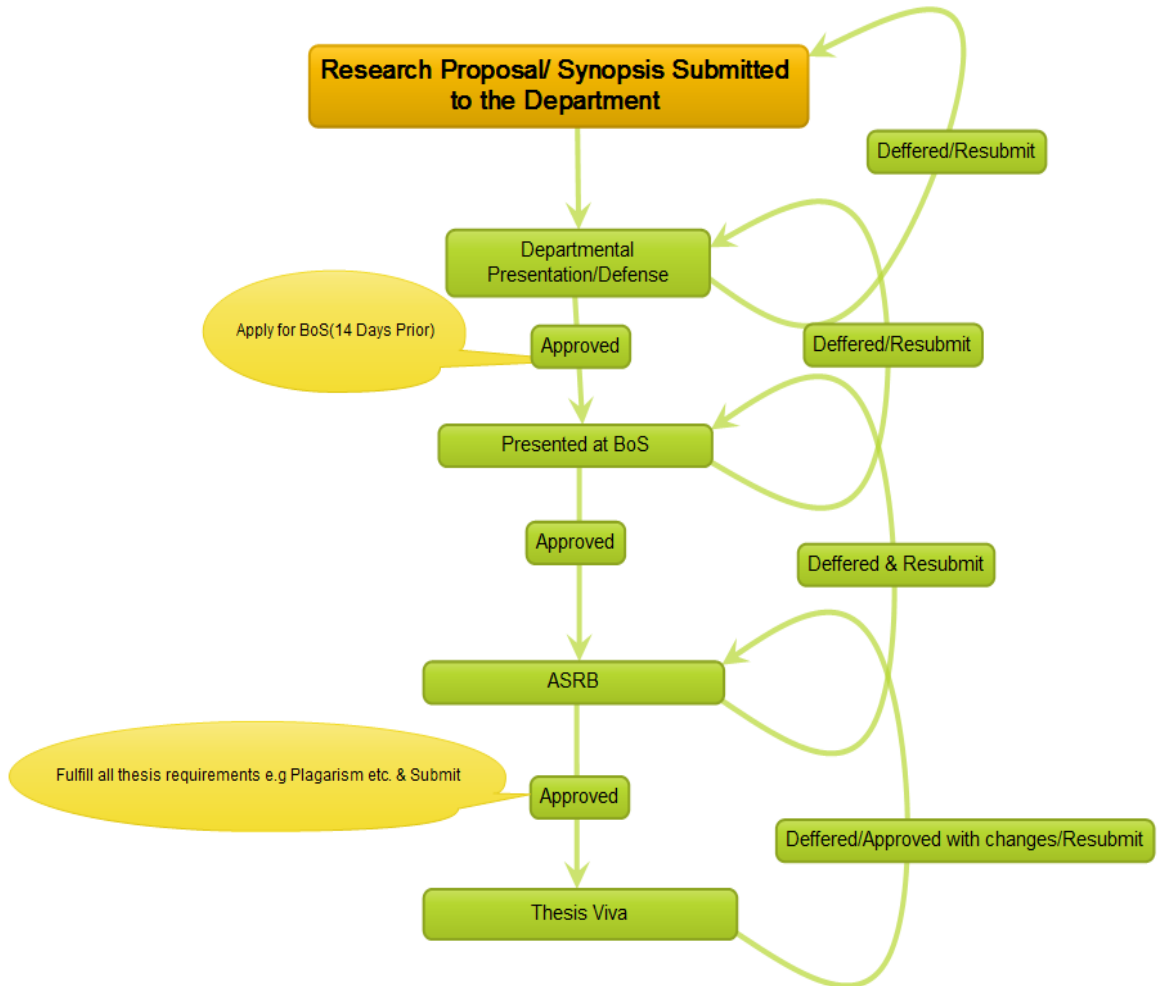

MS Program Research Thesis Flow Chart Department of Management Sciences,
Shaheed Benazir Bhutto University, sheringal, Dir(U)

Program Coordinator: Mr. Sardar Ali (Lecturer)

HoD: Mr. Adnan Ali Assistant Professor